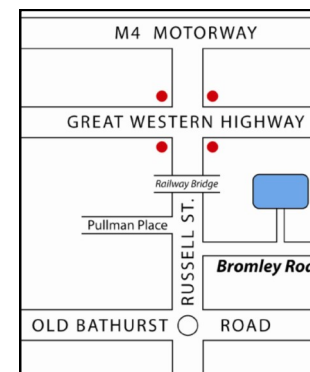

A pool party where you don't have to worry about cold weather or rainy days.....and where the water is always warm (31°C).

14 Bromley Rd
Emu Plains, 2750

4735-4136